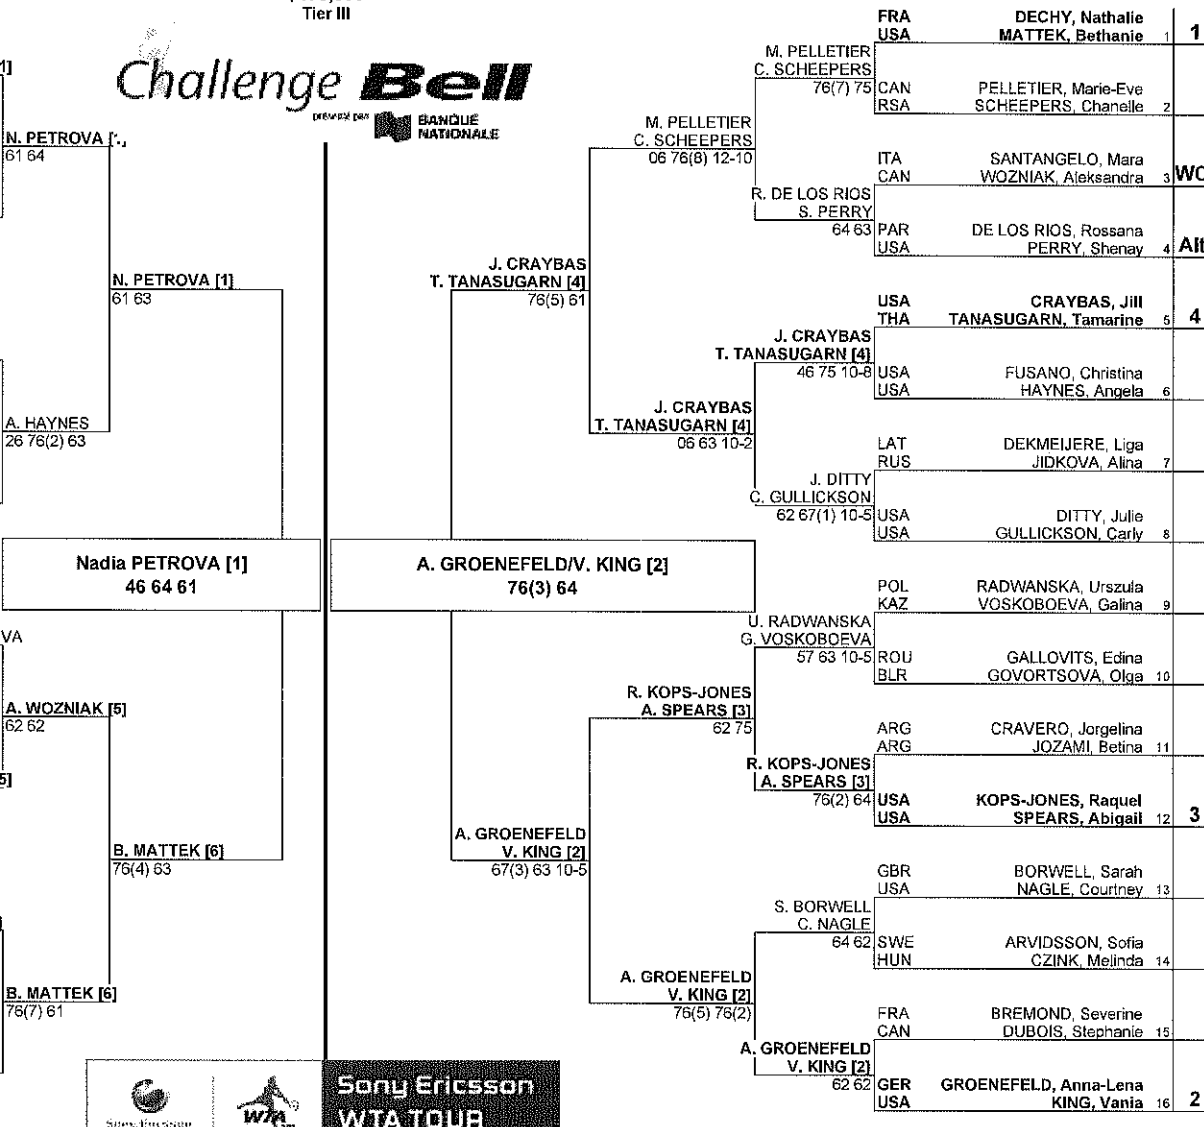

Seeded Players	Rank	Prize Money	Pts.	Lucky Losers
1 PETROVA, Nadia	13	Winner \$28,000	140	
2 BAMMER, Sybille	26	Finalist \$14,650	100	
3		Semi-Finalist \$7,700	85	
4 TANASUGARN, Tamarine	36	Quarter-Finalist \$4,050	35	
5 WOZNIAK, Aleksandra	37	2nd Round \$2,200	20	
6 MATTEK, Bethanie	43	1st Round \$1,300	1	
7 GOVORTSOVA, Olga	46	Last Direct Acceptance		
8 ARVIDSSON, Sofia	54	Melinda Czink - 123		

Seeded Players	Rank	Prize Money (Per Team)	Pts.	Alternates
1 N. Dechy / B. Mattek	70	Winner \$8,250	140	
2 A. Groenefeld / V. King	105	Finalist \$4,350	100	
3 R. Kops-Jones / A. Spears	113	Semi-Finalist \$2,350	85	
4 J. Craybas / T. Tanasugarn	126	Quarter-Finalist \$1,250	35	
		First Round \$650	1	
Last Direct Acceptance				
Tony Cho				
BRIANTI/OLARU - 347				